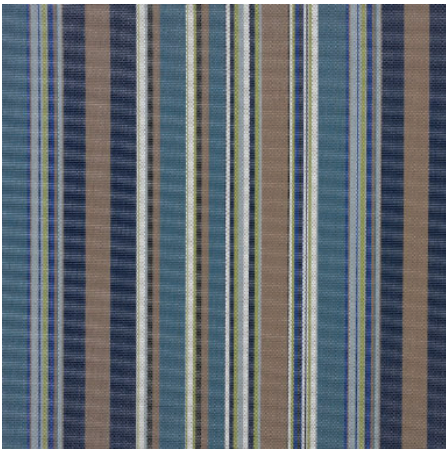

Order FREE sling fabric samples online.

Palazzo Stripe Harbor  
Phifer

Patio Black  
Twitchell

Patio Charcoal  
Twitchell

Patio Crimson  
Twitchell

Patio Dark Blue  
Twitchell

Patio Grey  
Twitchell

Patio Jade  
Twitchell